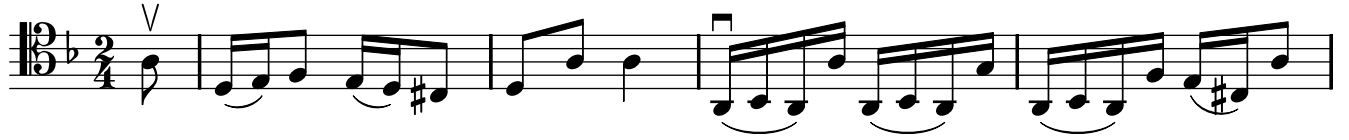

Bourree

Musical score for two staves, measures 61-66. The music is in 3/8 time and B-flat major. The first staff (measures 61-65) features a melodic line with eighth and sixteenth notes, including slurs and a fermata over the final measure. The second staff (measures 66-70) continues the melodic line, marked with a 'V' above the first measure, and concludes with a repeat sign. The key signature has one flat (B-flat) and the time signature is 3/8.